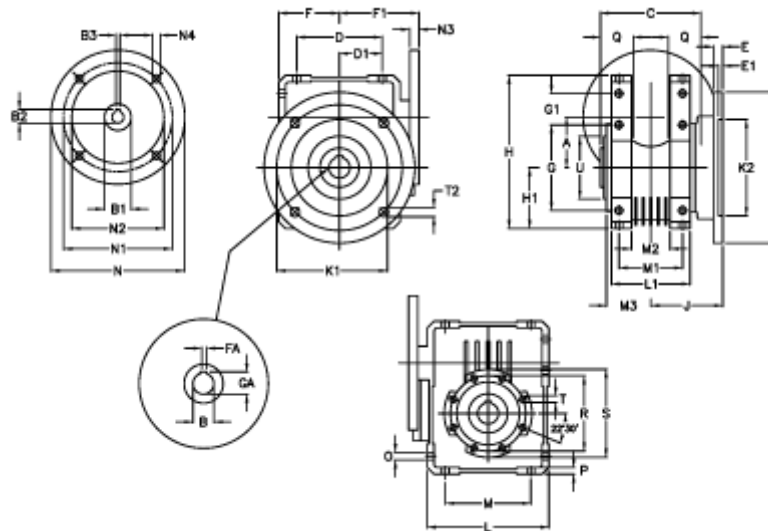

Article number: 392211002354536

Description: Worm Gear with Torque Limiter
W110 L2-UFC-23-P112 B5

Measures

A = 110.10	E = 20	H = 308.0	M = 184	N4 = 13	U = 130
B = 42	E1 = 12	H1 = 125.0	M1 = 115	O = 14.0	
B1 E7 = 28	F = 125	J = 131.5	M2 = 69	P = 14	
B2 = 31.3	F1 = 151	K = 280	M3 = 73.0	Q = 45	
B3 H9 = 8	FA = 12	K1 = 230	N = 250	R = 165	
C = 155	G = 184	K2 = 170	N1 = 215	S = 200	
D = 174.0	G1 = 58.0	L = 250	N2 = 180	T = M12x19	
D1 = 82.0	GA = 45.3	L1 = 143	N3 = 13.0	T2 = 13.0	